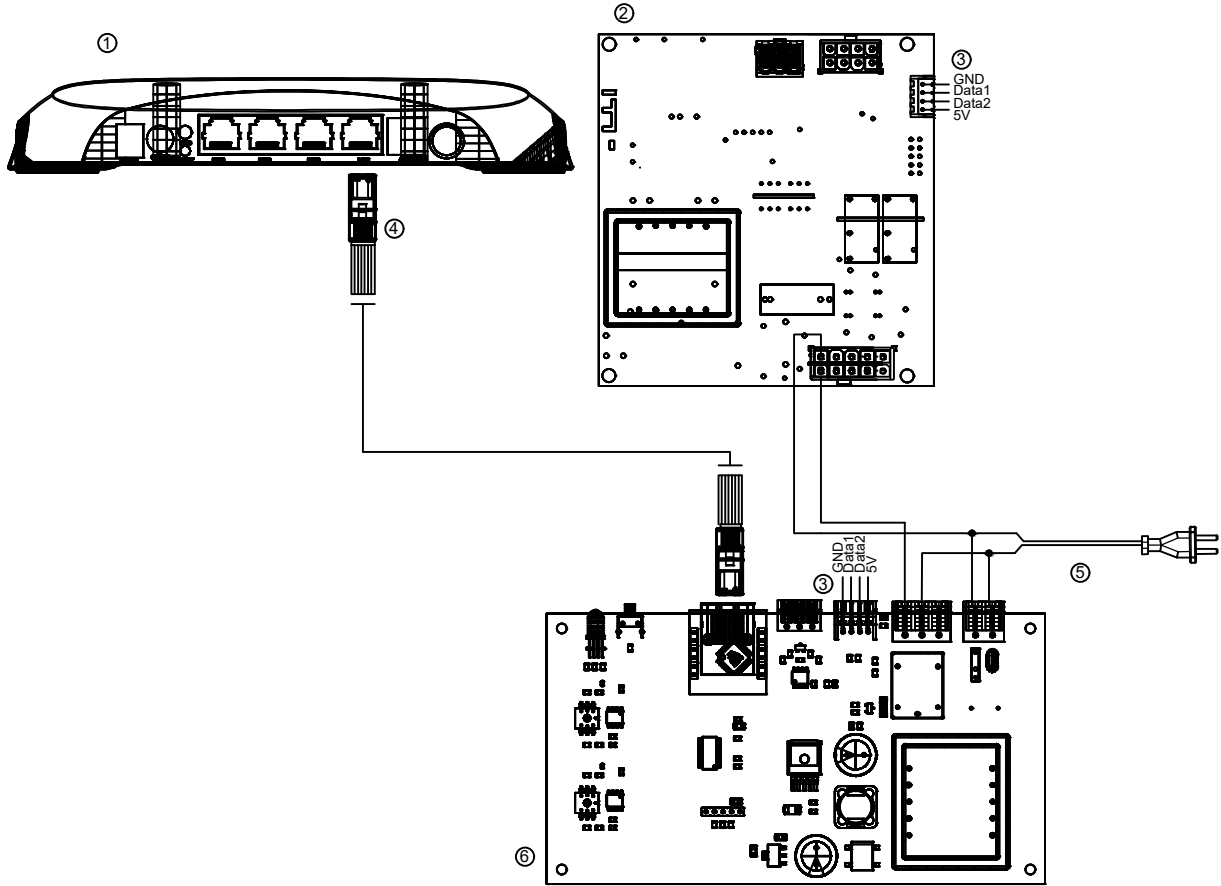

Wiring Diagram

- ① - Router Modem
- ② - 1942 Natural Gas Heater Control Board
- ③ - 1999 and 1942 Uart Communication Cable (Length:40cm / Cable Cross Section:2mm)
- ④ - 1999 ile Router Modem Ethernet Cable
- ⑤ - 230VAC Power Cable
- ⑥ - 1999 Central Control Board

| | | | | | |
|--------------------------------|---|-------|-----|--|------------|
| Design | Hande GÖROĞLU | | |  | |
| Control | Kardelen YURTKURAN | | | | |
| Approval | M.Tankut KURUL | | | | |
| Project ID | 1999.01.100.01.A-1.00 Central Control Board Electrical Scheme | | | | |
| Title | Wiring Diagram | | | | |
| File | 1999-Wiring Diagram | | | Material Number | |
| Material | | | | Rev | 01 |
| Size | A4 | Scale | 1:1 | Date | 31.10.2022 |
| MYSIA ELEKTRİK ELEKTRONİK A.Ş. | | | | | |